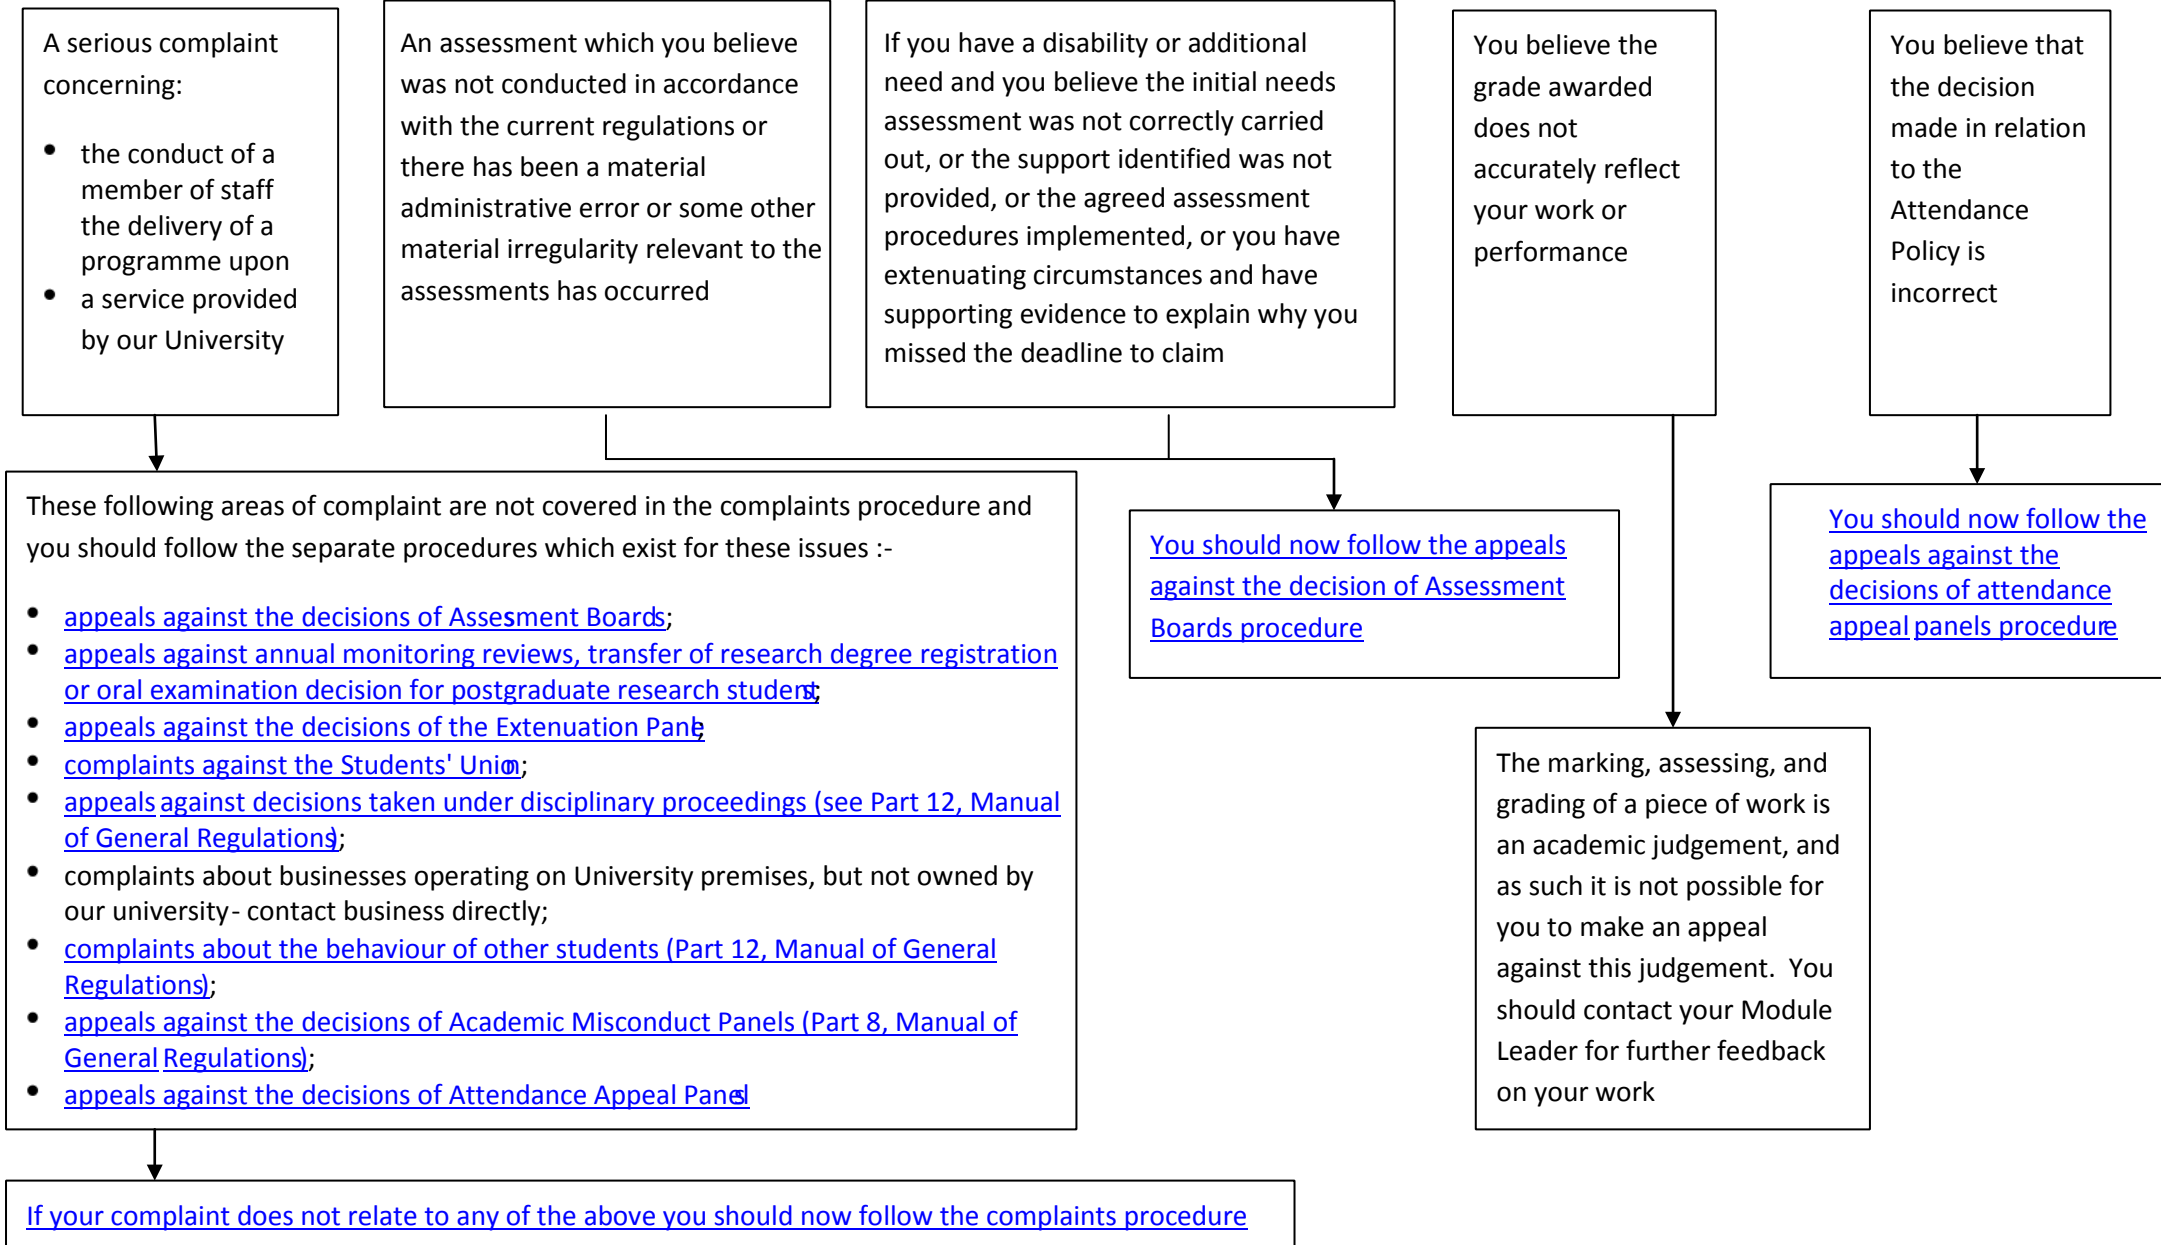

What does your complaint or appeal relate to?

You are strongly advised to seek the advice of the Students' Union Advice and Information Service before submitting an appeal. You may contact the Advice and Information Service on 020 8223 7025 or email [uelsu@uel.ac.uk](mailto:uelsu@uel.ac.uk)