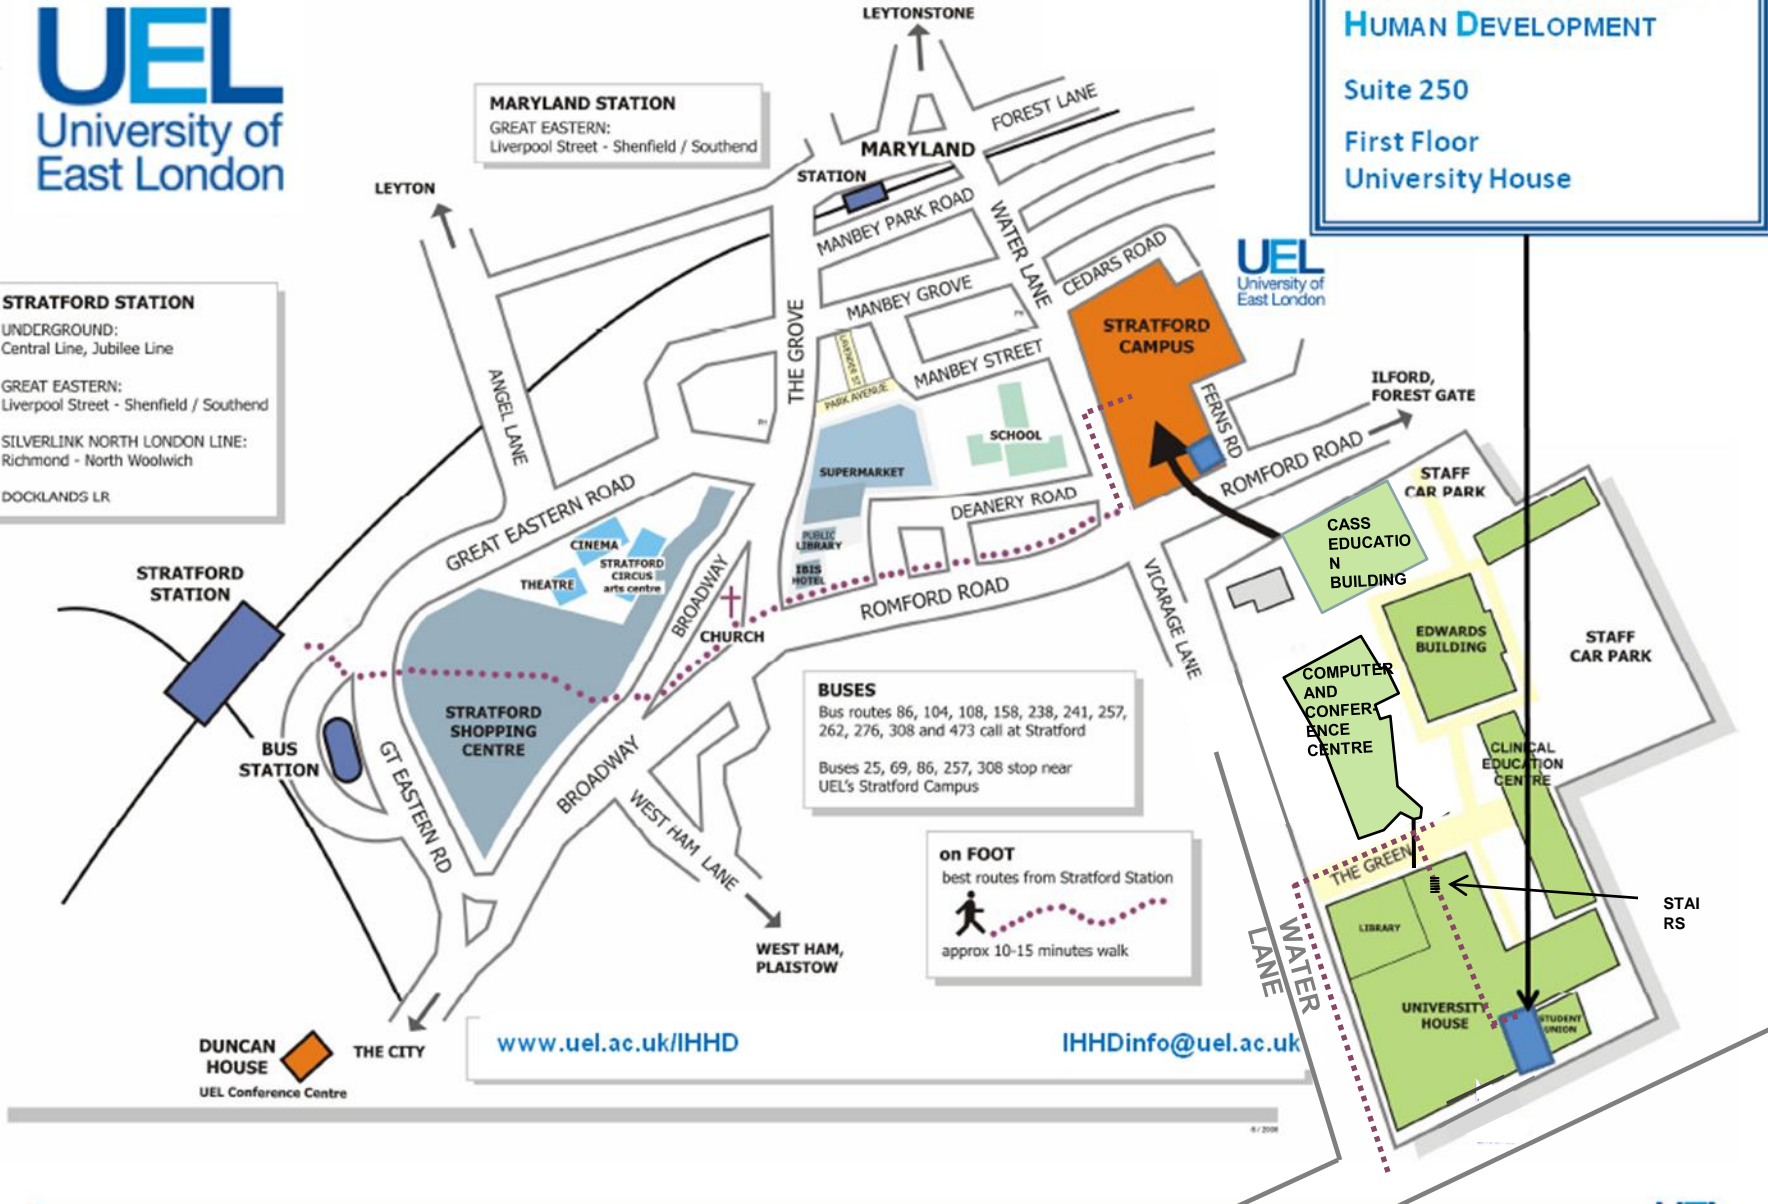

**STRATFORD STATION**  
 UNDERGROUND:  
 Central Line, Jubilee Line  
 GREAT EASTERN:  
 Liverpool Street - Shenfield / Southend  
 SILVERLINK NORTH LONDON LINE:  
 Richmond - North Woolwich  
 DOCKLANDS LR

**INSTITUTE FOR HEALTH AND HUMAN DEVELOPMENT**  
 Suite 250  
 First Floor  
 University House

**BUSES**  
 Bus routes 86, 104, 108, 158, 238, 241, 257, 262, 276, 308 and 473 call at Stratford  
 Buses 25, 69, 86, 257, 308 stop near UEL's Stratford Campus

**on FOOT**  
 best routes from Stratford Station  
 approx 10-15 minutes walk

**DUNCAN HOUSE**  
 UEL Conference Centre

[www.uel.ac.uk/IHHD](http://www.uel.ac.uk/IHHD)

[IHHDinfo@uel.ac.uk](mailto:IHHDinfo@uel.ac.uk)